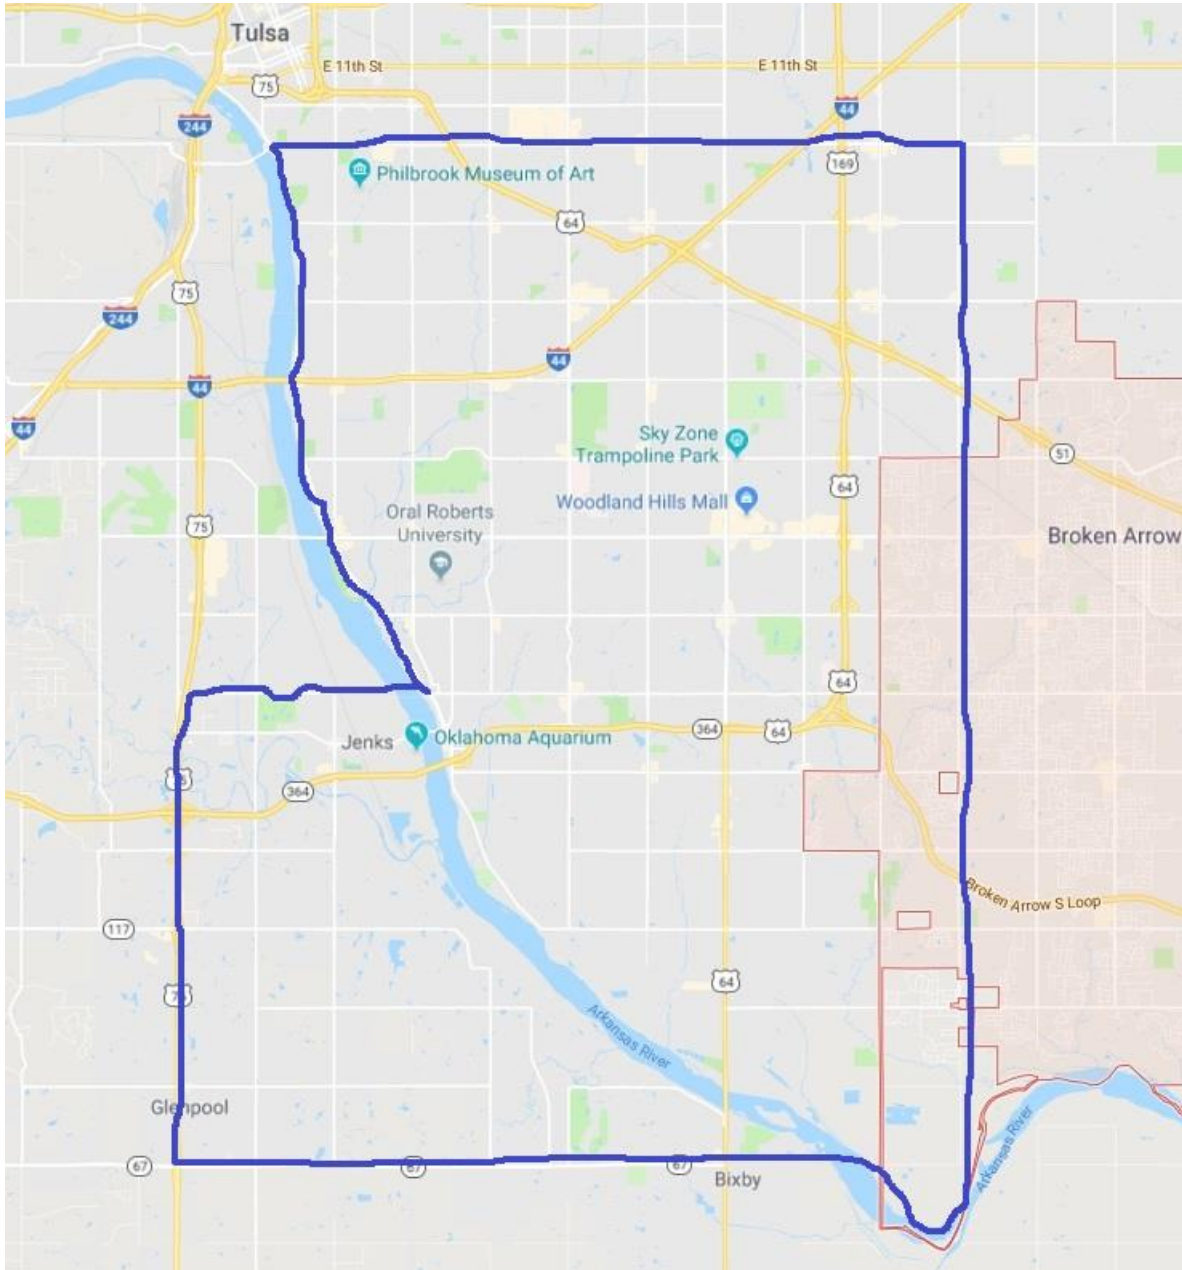

## Tulsa National Little League Boundary

Tulsa, Oklahoma

Starting at Arkansas river bank at 21<sup>st</sup> Street and follow 21<sup>st</sup> Street eastward to 129<sup>th</sup> E Ave. Turn South on 129<sup>th</sup> E Ave and follow 129<sup>th</sup> E Ave to Arkansas river bank. Follow Arkansas river bank westward to 151<sup>st</sup> St. Follow 151<sup>st</sup> St (highway 67) westward to highway 75. Turn North onto highway 75 to 91<sup>st</sup> Street. Follow 91<sup>st</sup> Street eastward and across the Arkansas river. Follow Arkansas river bank north to 21<sup>st</sup> street.